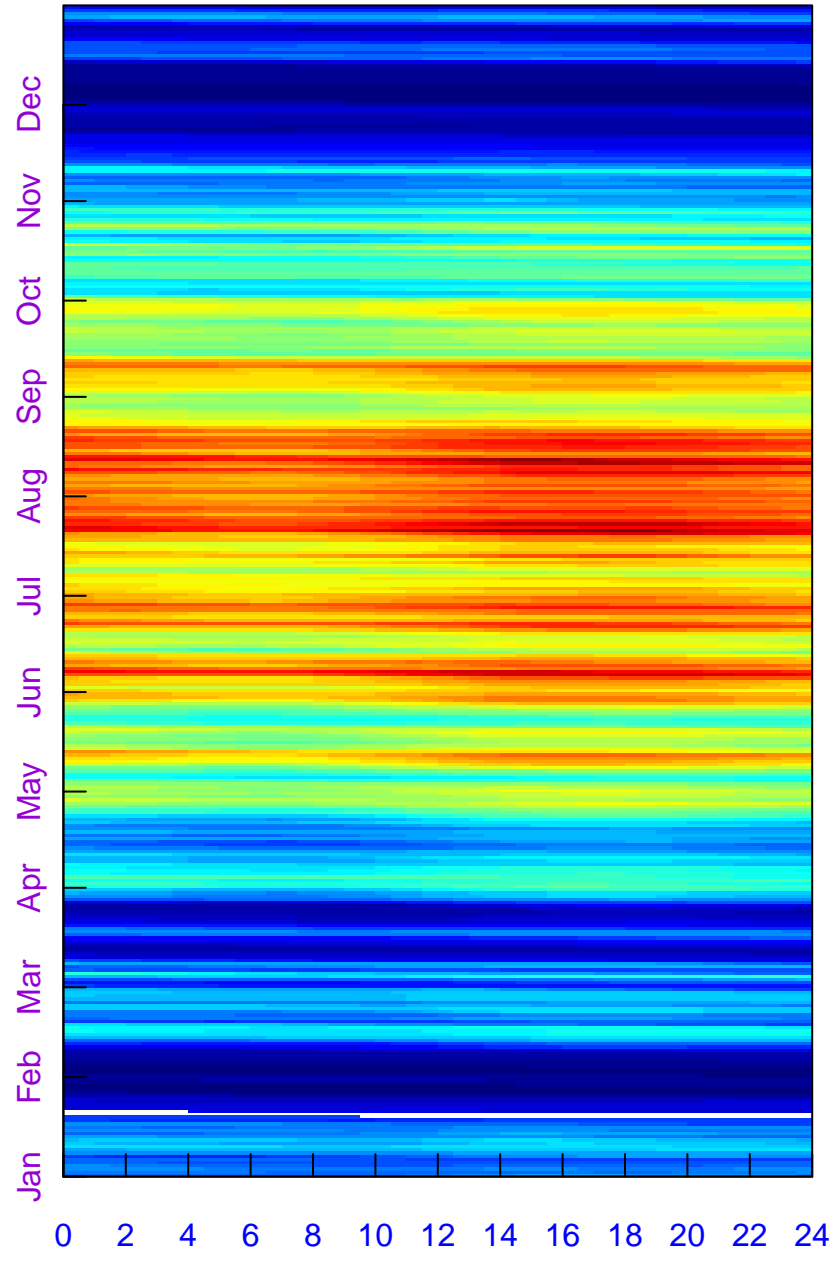

1998

Fingerprint at DE-Tha:
Tsoil (degC)