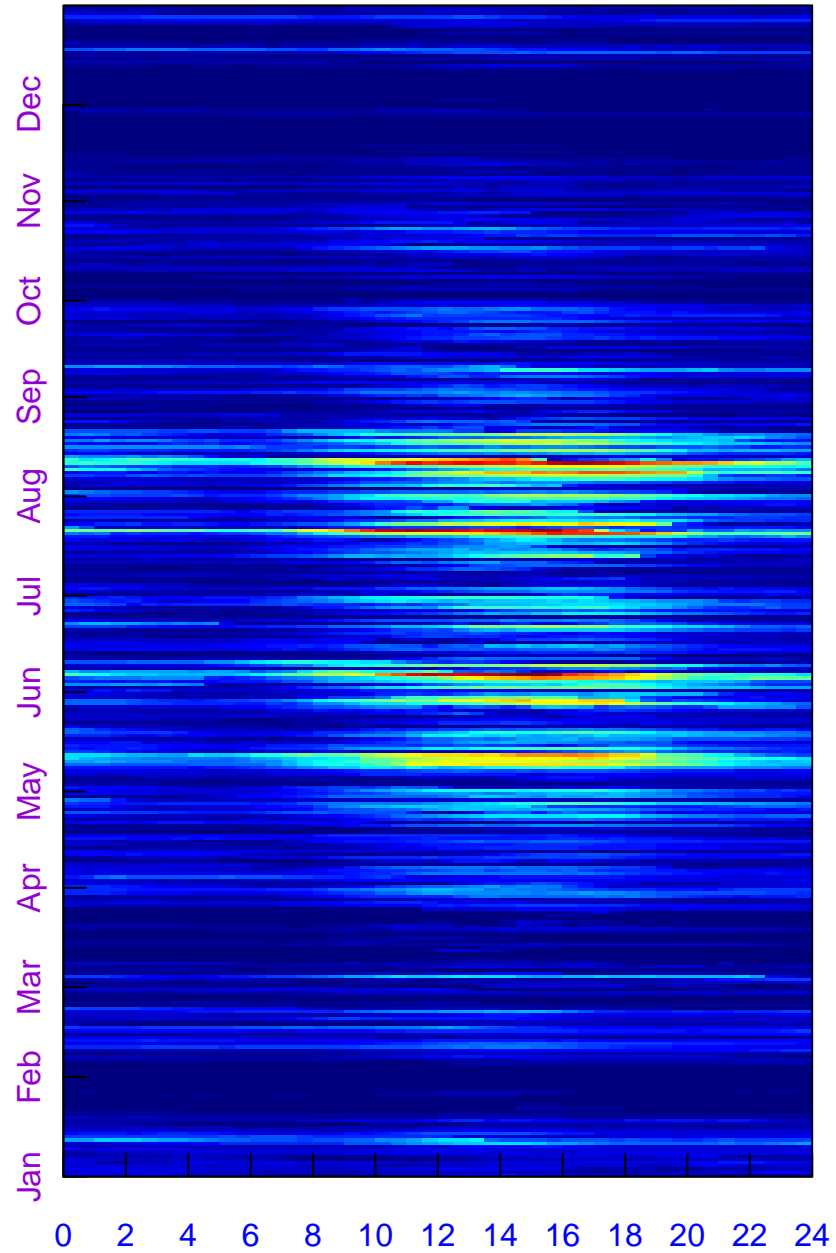

1998

Fingerprint at DE-Tha:
VPD (hPa)