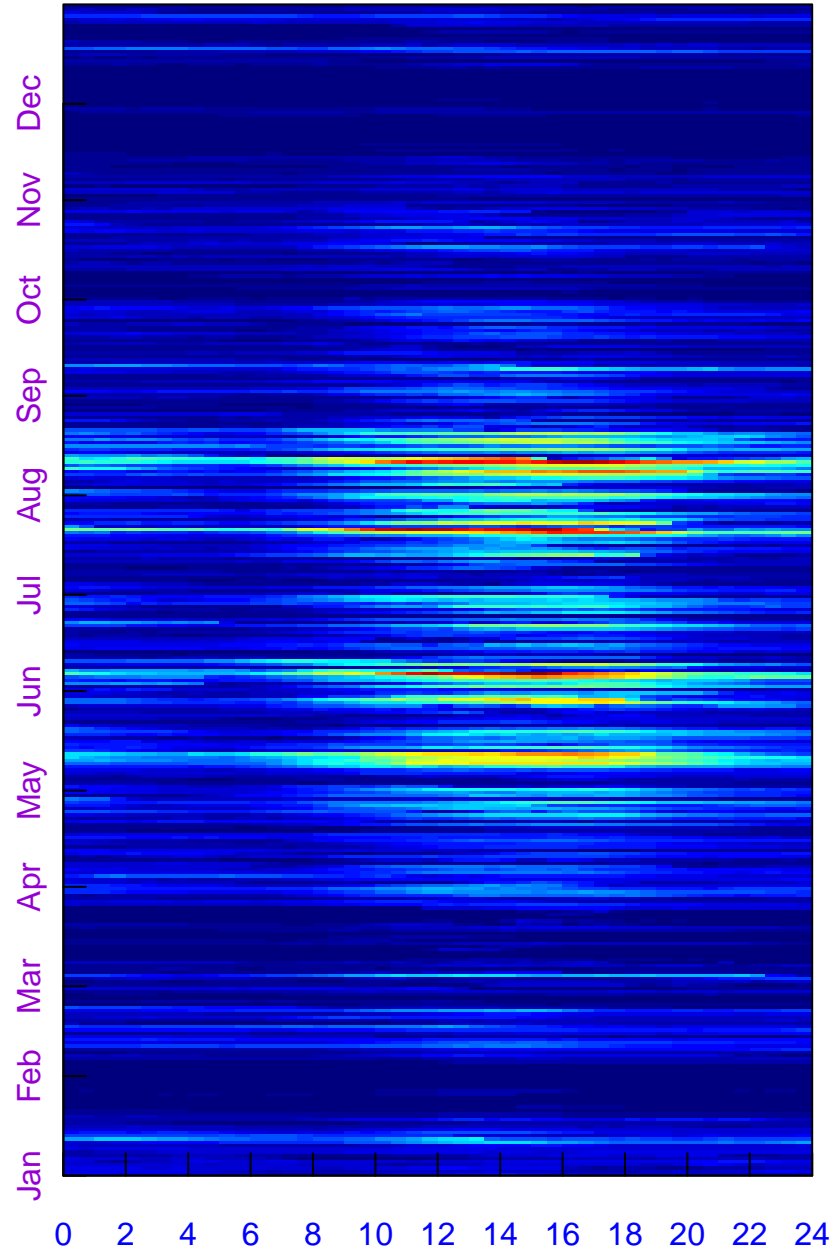

1998

Fingerprint at DE-Tha:
VPD_f (hPa)