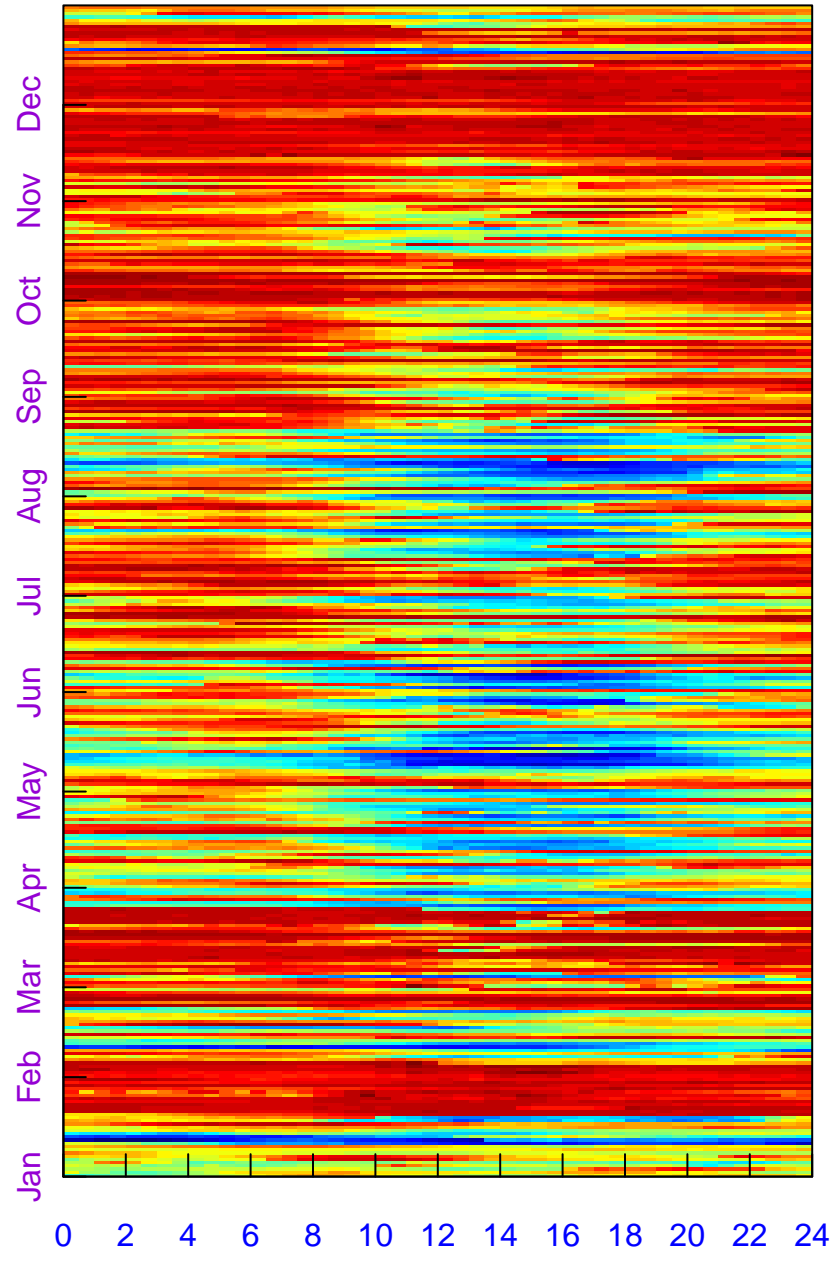

1998

Fingerprint at DE-Tha:
rH_f (%)